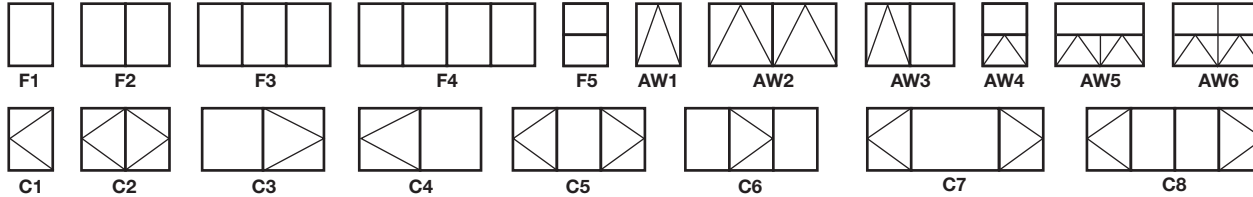

3 1/4" CASEMENT & AWNING

Customer Name: _____

Address: _____

Tel/Email: _____

Date of Order: _____

Required Date: _____

Customer P.O.#: _____

Page (_____ of _____)

HC 101 Casement   HC 176 Casement Fixed
HC 126 Awning   HC 151 Slim Fixed

FOR OFFICE USE ONLY

Production Order#: _____

NOTE: All our products are Keystone certified and come standard with LoE 180 Neat® and Argon Gas filled.

ENERGY STAR QUALIFIED PRODUCT REQUIRED:

YES   NO

(If YES, glass package must be LoE 180 Neat® with i89 or triple pane) - Some conditions may apply

Special Instructions:

NOTE: All windows are viewed from outside

Item	QTY	Style	Colour		Size		Measurement		Hinge	LoE Option	Gas Option	Triple Pane	Glass Option	Grille Option			Brickmould Option	Vinyl Jamb	Wood Jamb	Vinyl Casing		Drywall Return	Comments	Unit Price	Total Price	
			In	Out	Width	Height	Window Size	Brickmould Size						R/L	Type	Pattern				Colour	2 3/4"					3 3/8"
1																										
2																										
3																										
4																										
5																										
6																										

Colour Availability		LoE Options: (Outer Glass)		Glass Options:		Grille Types:		Brickmould Option:		Vinyl Jamb Size:		Sub Total		
Interior	Exterior	1 - LoE 180 Neat® (STD.) 2 - LoE2 272 3 - LoE 366		A - i89 B - frosted C - sandblast D - gluchip E - delta F - bronze tint G - grey tint H - laminated one side I - laminated two sides J - tempered 1 side K - tempered both sides	1 - Colonial Aluminum 2 - Georgian 11/16" g11 3 - Georgian 1" g1 4 - Pencil 5/16" 5 - European Ferro Z1 6 - European Infinito Z2 7 - SDL 3/4" EP236 8 - SDL 1" EP471	A - 1" No Fin EP328 B - 1" w/Fin EP228 C - 1 1/2" No Fin EP327 D - 1 1/2" w/Fin EP227 E - 2" No Fin EP223 F - 2 1/2" No Fin EP223 G - 3" No Fin EP223 H - 3 1/2" No Fin EP223 I - 4" No Fin EP223 J - J Channel BM	A - 1 1/4" C - 3 3/8" B - 2 1/2" D - 4 1/2"					H.S.T.		
w - white w - white w - white t - sandstone w - white z - dark bronze w - white h - charcoal w - white j - black		Gas Option:			Grille Colours:						Primed Wood Jamb Size:		Total	
		1 - Argon filled (STD.) 2 - Krypton filled 3 - 50Argon / 50Krypton		A - white C - brass B - pewter D - black E - two-tone							A - 1 1/4" E - 6 1/4" B - 2 1/4" F - 7 1/2" C - 3 3/8" G - 9" D - 4 1/2" H - 5 1/2"	Deposit		
											Balance			

Instructions: Please fax orders to (905) 265-9976 or e-mail to orderdesk@windowcity.com

Copyright 2022

Date: _____

Customer Signature: _____